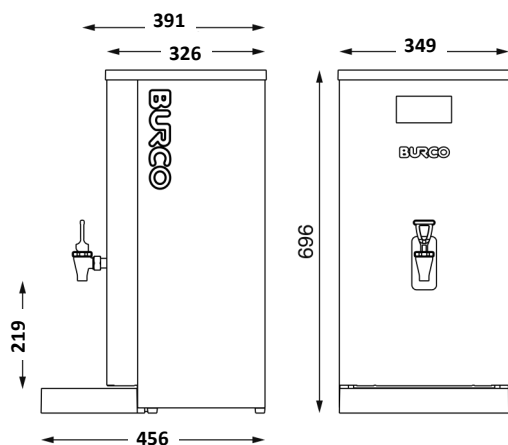

Dimensions (mm)

Customer Services Telephone: +44 (0)344 879 3588

Email: customer.services@glendimplex.com

Website: www.burco.co.uk